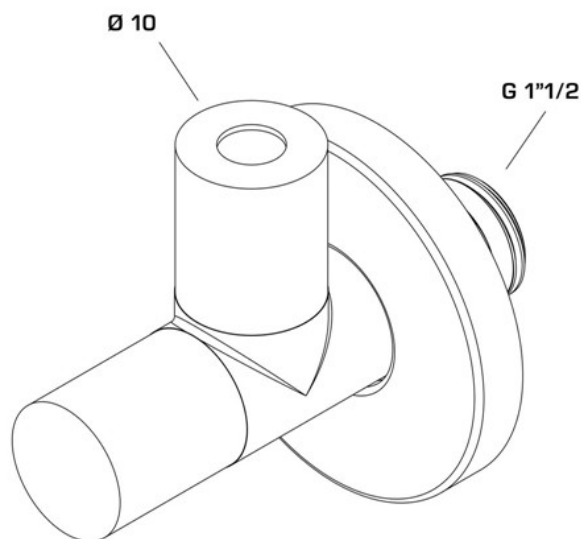

ITEM

**0599BL24S9**

**RUBINETTO MINIMAL NERO**

Product Type

Angle valves

Design angle-valves

Logistic Info

**Pcs per Carton:** 80  
**Qty per Pallet:**  
**Unit weight:** 0,25000  
**Flow rate Lt/m.:** 12,60

ORIGINE: MADE IN CINA

Cod.EAN13: 8030575060200

Tarif Code :84818019

Tecnichal Details

**Model:** MINIM-ALL  
**Product:** minimalistic angle-valve  
**Spec 1:** With traditional screw-type opening  
**Spec 2:** 1/2 x ø 10 mm  
**Material 1:** BRASS  
**Material 2:**  
**Color 1:** MATT BLACK  
**Color 2:**