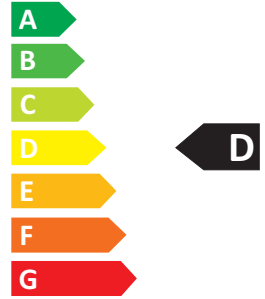

MCJ[®]
www.mcj.pl

LED Leuchtspiegel
EIRA 2.0
MT01/6080/...

11.04
kWh/1000h

2019/2015