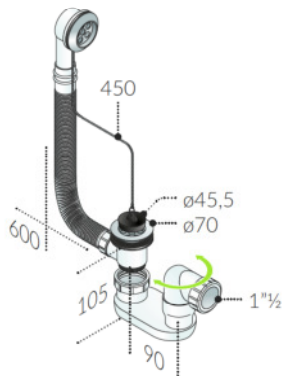

## other PP wastes

wastes for bathtub with ballchain plug

**a. 312.601.8**

- rigid connection 190×450
- plug with ballchain L. 450 (ø45,5)
- s/steel overflow grid
- with adjustable trap (pre-assembled)
- PP 45° bended outlet ø40/50

**a. 298.820.6**

- flexible connection L. 600
- plug with ballchain L. 450 (ø45,5)
- s/steel overflow grid
- outlet 1"½

size                      packaging                      category

ø70 × 1"½                      1×bag / 30 (C)                      09

**SPARE PARTS / PLUG**

**120.113.6**  
For more informations see page 263

**a. 289.820.6**

- flexible connection L. 600
- plug with ballchain L. 450 (ø45,5)
- s/steel overflow grid
- with adjustable trap without tailpiece
- outlet 1"½

size                      packaging                      category

ø70 × ø50                      1×bag / 30 (C)                      09

**SPARE PARTS / PLUG**

**120.113.6**  
For more informations see page 263