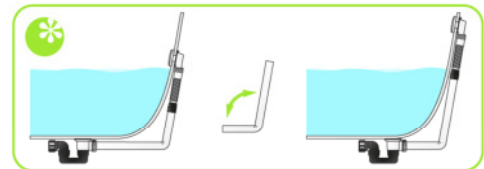

SPARE PARTS / PLUG

120.113.6
For more informations see page 263