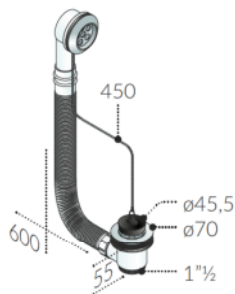

## other PP wastes

wastes for bathtub with ballchain plug

**a. 312.601.8**

- rigid connection 190×450
- plug with ballchain L. 450 (ø45,5)
- s/steel overflow grid
- with adjustable trap (pre-assembled)
- PP 45° bended outlet ø40/50

size                      packaging                      category

ø70 × ø50                      1×box / 10 (C)                      09

**SPARE PARTS / PLUG**

**120.113.6**  
For more informations see page 263

**a. 298.820.6**

- flexible connection L. 600
- plug with ballchain L. 450 (ø45,5)
- s/steel overflow grid
- outlet 1"½

size                      packaging                      category

ø70 × 1"½                      1×bag / 30 (C)                      09

**SPARE PARTS / PLUG**

**120.113.6**  
For more informations see page 263

**a. 289.820.6**

- flexible connection L. 600
- plug with ballchain L. 450 (ø45,5)
- s/steel overflow grid
- with adjustable trap without tailpiece
- outlet 1"½