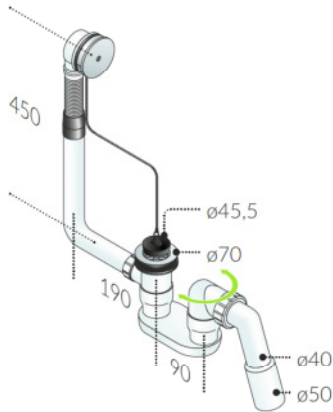

## other PP wastes

wastes for bathtub with ballchain plug

**a. 312.601.8**

- rigid connection 190×450
- plug with ballchain L. 450 (ø45,5)
- s/steel overflow grid
- with adjustable trap (pre-assembled)
- PP 45° bended outlet ø40/50

size                      packaging                      category

ø70 × ø50                      1×box / 10 (C)                      09

**SPARE PARTS / PLUG**

**120.113.6**  
For more informations see page 263

**a. 298.820.6**

- flexible connection L. 600
- plug with ballchain L. 450 (ø45,5)
- s/steel overflow grid
- outlet 1"½

size                      packaging                      category

ø70 × 1"½                      1×bag / 30 (C)                      09

**SPARE PARTS / PLUG**

**120.113.6**  
For more informations see page 263

**a. 289.820.6**

- flexible connection L. 600
- plug with ballchain L. 450 (ø45,5)
- s/steel overflow grid
- with adjustable trap without tailpiece
- outlet 1"½